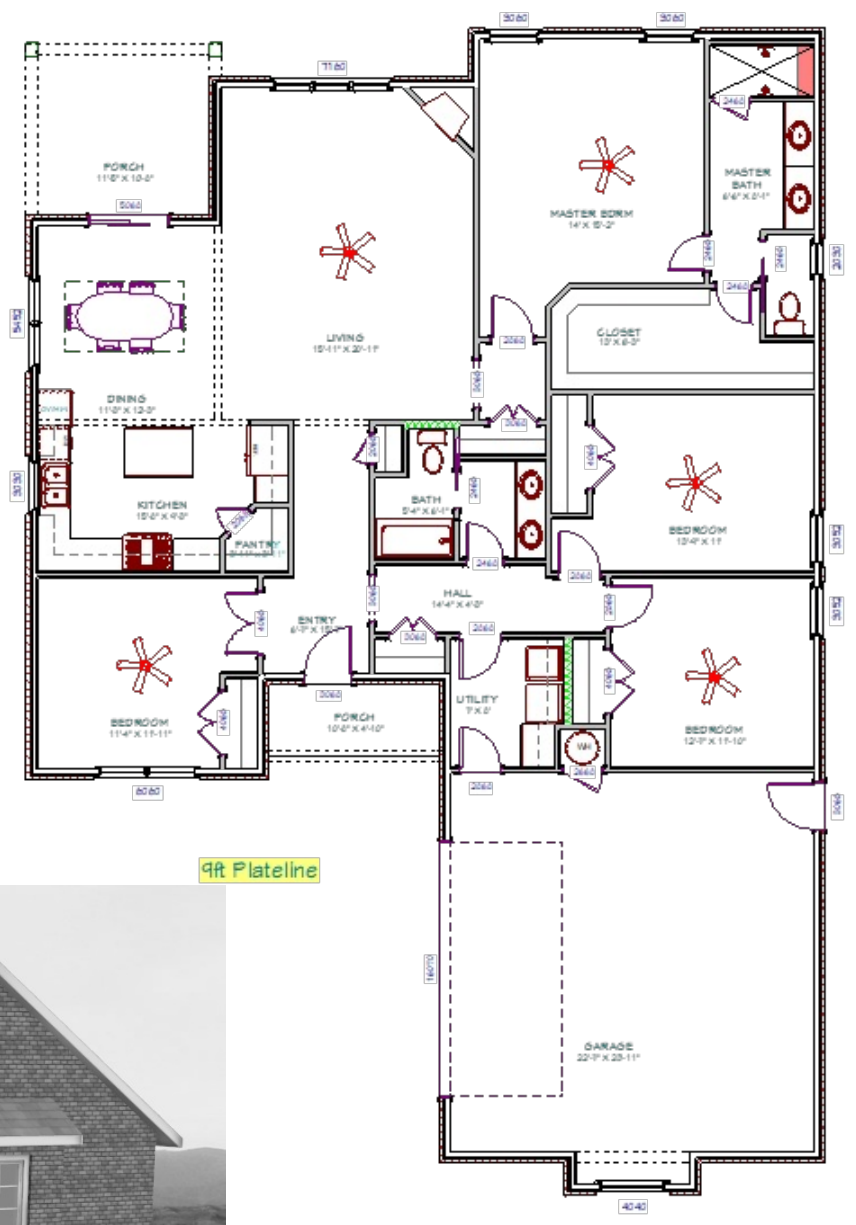

DS-2060 GR

THESE DRAWINGS ARE THE PROPRIETARY WORK
 PRODUCT AND PROPERTY OF DREAM STRUCTURES.
 USE OF THESE DRAWINGS AND CONCEPTS CONTAINED
 IS PROHIBITED AND WILL SUBJECT YOU TO A CLAIM FOR
 DAMAGES.

11/26/2024

9ft Plateline